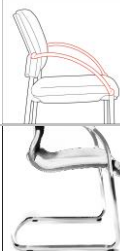

Chairman® 450 (Visitor chair)

PRODUCT DESCRIPTION

Dimensions:

Seat height: 47 cm
 Seat width: 46 cm
 Seat depth: 46 cm
 Backrest height: 45 cm
 Total height: 89 cm
 Weight: ca. 16,0 kg
 Units: 1/carton

Newly developed professional visitor chair with modern cassette quilting

Elaborately quilted backrest with modern cassette quilting in genuine leather, backrest rear side and side parts with artificial leather in the same colour

This product has the GS-sign of the LGA Nuremberg and complies in this relation to all security requirements

Convenient flat seat with bolster for knees with modern cassette quilting

Incl. Armrests in chromed steel

Design visitor chair in cantilever style made of steel, round pipe chromed and with tilt protection

Fabrics: (100% genuine leather)
 A80 black

Max. user height: 1,92 m
Max. user weight: 110 kg
Max. using time/day: 8 hours

Art.: NS690 A80